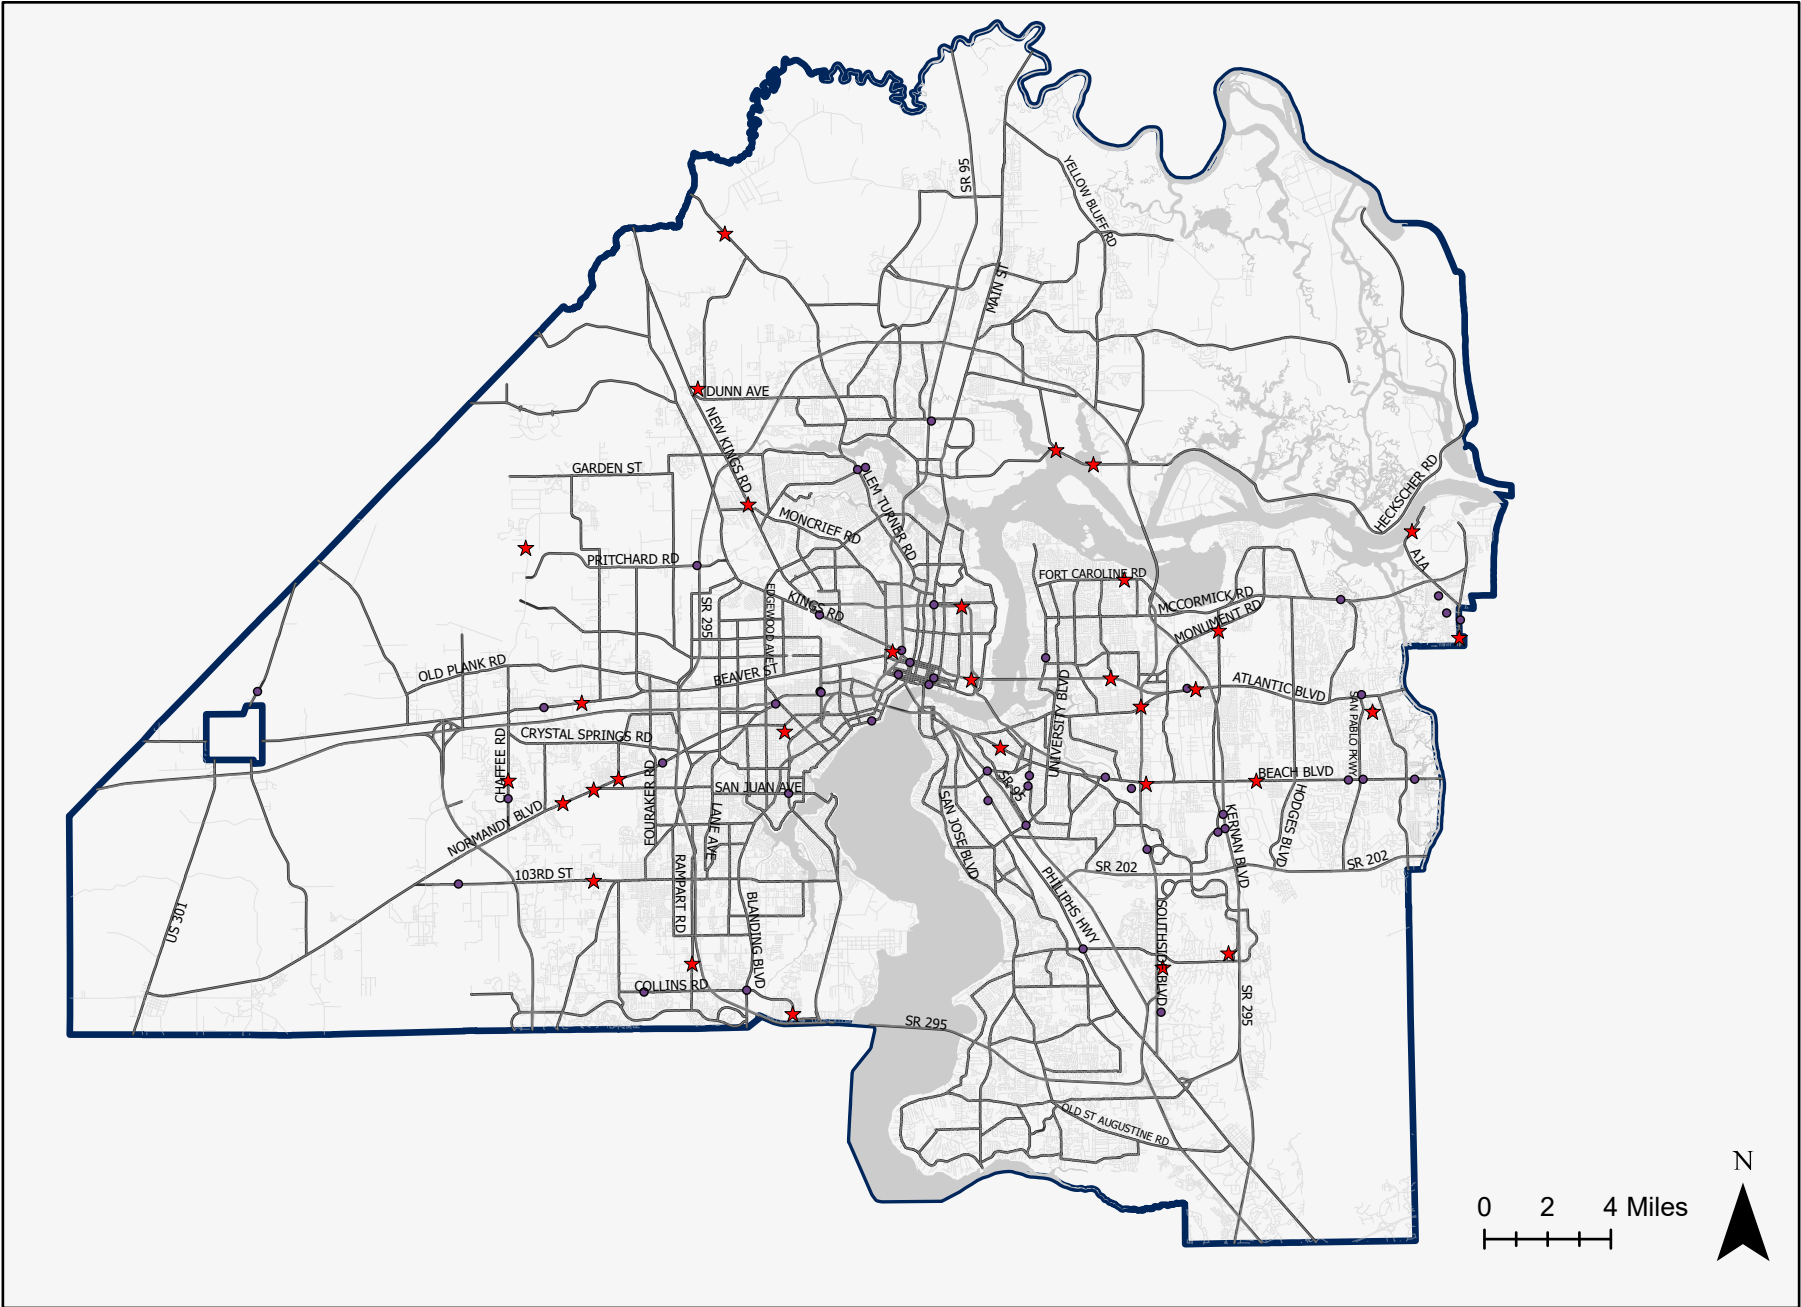

Fatalities and Serious Injuries Map (FSI)

City of Jacksonville

Bicycle Crashes by Location and Severity (2017-2021)

| Legend | |
|-------------------------------|-------------------------------|
| Bike Crashes | — Roads |
| ★ Fatal (within 30 days) (31) | — Major Roadways |
| ● Incapacitating Injury (47) | City of Jacksonville Boundary |

Downtown Jacksonville

1) Source: Signal 4 Analytics: Crash records 2017-2021. Data is current as of May 2023.
 2) Data displayed contains reportable crashes with latitude and longitude information. Additional crashes may have occurred.
 3) This document is for illustrational purposes only.