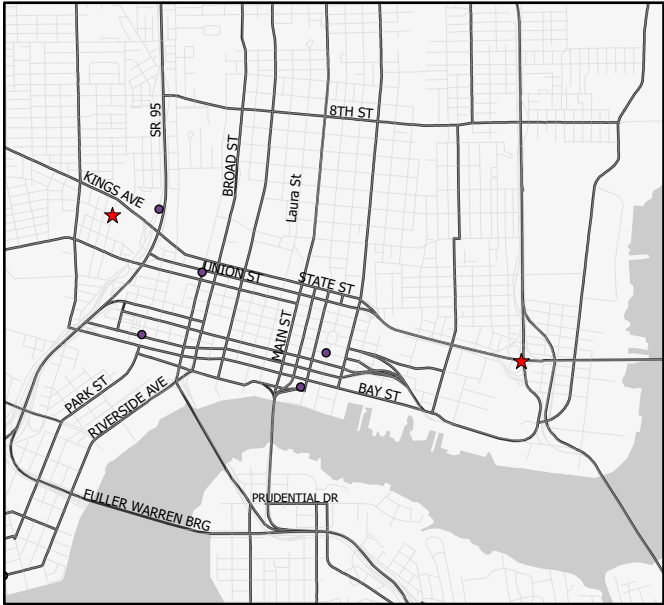

Fatalities and Serious Injuries Map (FSI)

City of Jacksonville

Bicycle Crashes by Location and Severity (2017-2021)

| Legend | |
|-------------------------------|-------------------------------|
| Bike Crashes | — Roads |
| ★ Fatal (within 30 days) (31) | — Major Roadways |
| ● Incapacitating Injury (47) | City of Jacksonville Boundary |

Downtown Jacksonville

1) Source: Signal 4 Analytics: Crash records 2017-2021. Data is current as of May 2023.
 2) Data displayed contains reportable crashes with latitude and longitude information. Additional crashes may have occurred.
 3) This document is for illustrational purposes only.