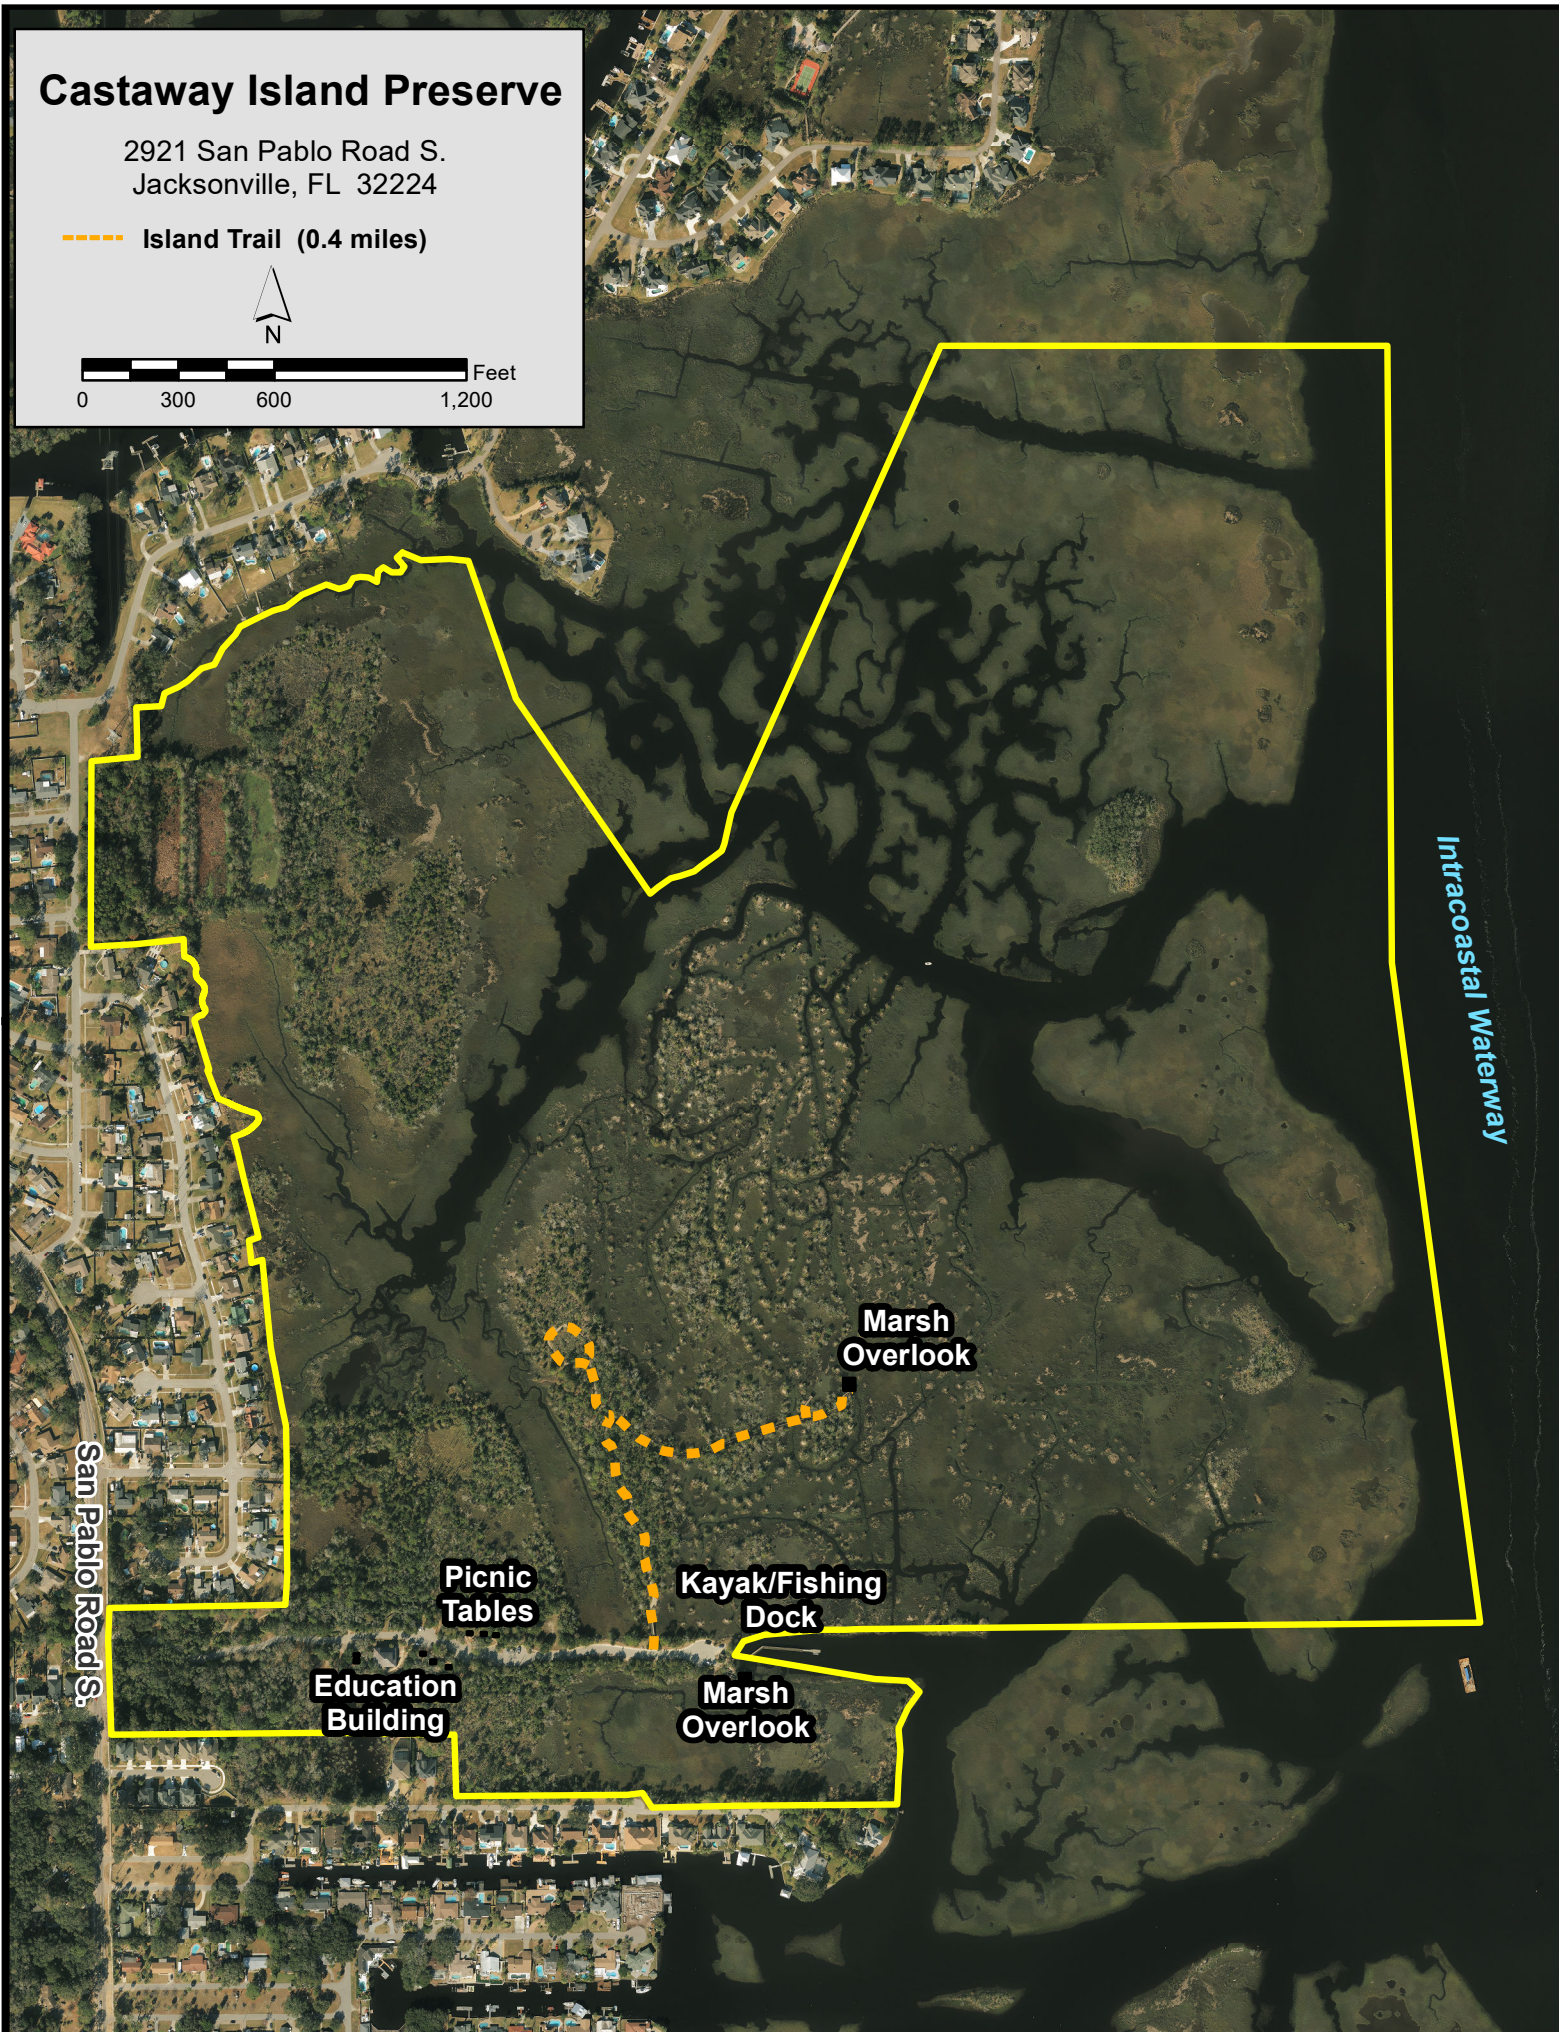

Castaway Island Preserve

2921 San Pablo Road S.
Jacksonville, FL 32224

----- Island Trail (0.4 miles)

San Pablo Road S.

Intracoastal Waterway

Marsh
Overlook

Picnic
Tables

Kayak/Fishing
Dock

Education
Building

Marsh
Overlook